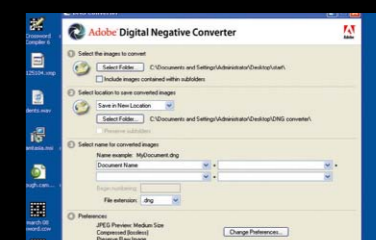

3 FINAL STEP CONVERT RAWS.

Adobe's DNG converter is now on your desktop. Launch it and all you need to do is select the location of the RAWs to be converted, a destination to save them to, and select a naming convention. Hit **Convert** and it's done!